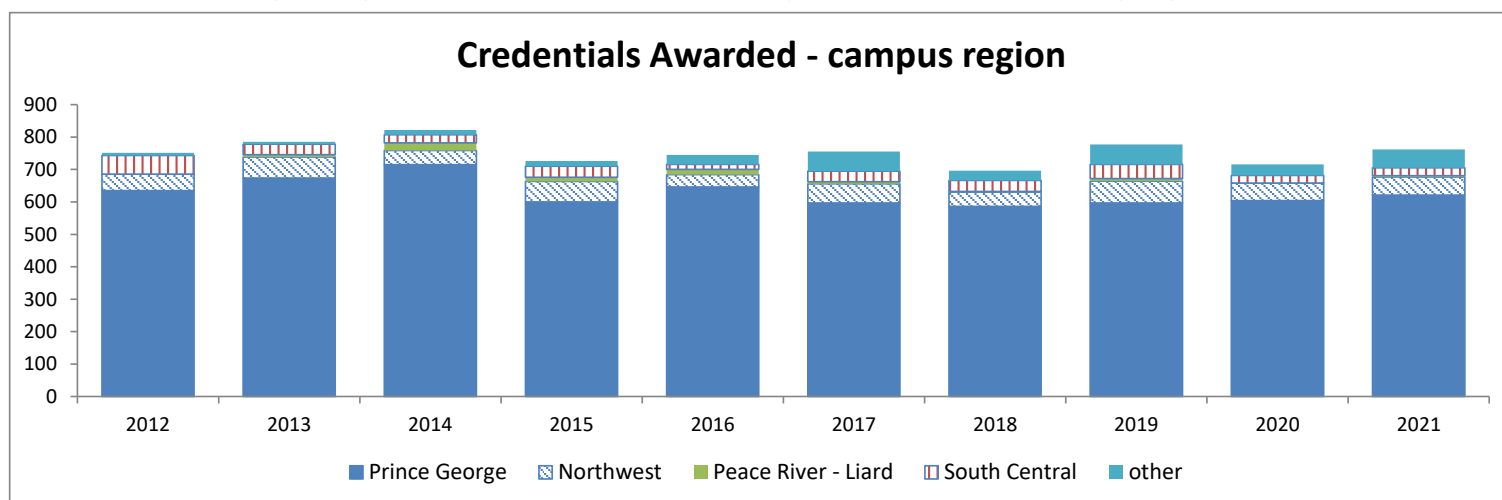

Credentials Awarded - campus region

			number of credentials by calendar year										
campus region	credential level	2012	2013	2014	2015	2016	2017	2018	2019	2020	2021	total	
Prince George	undergraduate	Bachelor	506	529	585	482	546	466	460	470	488	511	12681
		UG Cert/ Dipl	12	16	7	7	2	8	4	1	4	3	207
	graduate	Master	110	120	114	97	90	112	114	115	106	93	2162
		Doctorate	5	5	6	9	8	8	8	10	6	13	95
		GR Cert/ Dipl	1	4	1	3		1		1		1	12
Prince George Total		634	674	713	598	646	595	586	597	604	621	15157	
	percent UNBC total	84.4%	85.9%	86.7%	82.4%	86.7%	78.8%	84.2%	76.8%	84.4%	81.5%	86.9%	
regional	undergraduate	Bachelor	34	81	41	85	34	99	40	111	55	88	1162
		UG Cert/ Dipl	8	12	10	3	17	22	24	29	13	8	359
	graduate	Master	51	17	46	40	48	39	45	40	43	45	641
		GR Cert/ Dipl	24	1	12				1		1		39
		regional Total		117	111	109	128	99	160	110	180	112	2201
	percent UNBC total	15.6%	14.1%	13.3%	17.6%	13.3%	21.2%	15.8%	23.2%	15.6%	18.5%	12.6%	
(blank)	undergraduate	Bachelor										77	
	graduate	Master										16	
(blank) Total												93	
	percent UNBC total											0.5%	
Grand Total		751	785	822	726	745	755	696	777	716	762	17451	

- Notes:
- 1) number of credentials was reported by calendar year (January 1 to December 31) based on convocation date
 - 2) each year, some completers (graduates) received more than one credential; each credential was counted
 - 3) campus is the place to which students were admitted; this may not be the same location where they completed their credential(s)